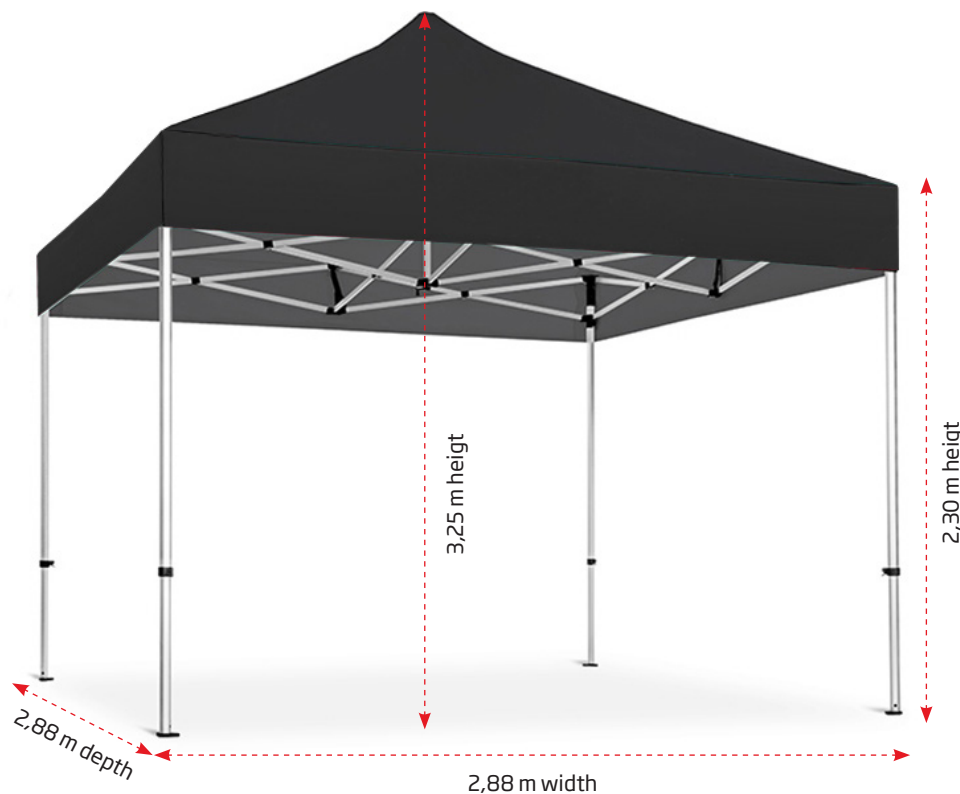

 Event tent in super quality - made of 40 mm - 6-angular aluminum bars. Top of black textile (420D waterproof polyester) without print. For outdoor use. Black trolley incl.

 Faltpavillion in super Qualität - aus 40 mm 6-Eck geformten Aluminium Rohren. Schwarzen Dach aus 420D wasserdichter Polyester - ohne Druck. Für den Außenbereich. Inkl. schwarzer Trolley.

 Eventtelt i super kvalitet - fremstillet af 40 mm 6-kantede aluminiumsstænger. Top af sort tekstil (420D vandtæt polyester) uden tryk. Til udendørs brug. Inkl. sort trolley.

**Border:**  
288 x 30 cm  
You can print logo and text on textile and mount it on the 4 borders with velcro tape (not incl.)

Hexagon shaped bars

Trolley incl.

Textile top here shown with print

**Takes only 5 min. to pop-up!**

**VERY EASY TO POP UP**

**The height is adjustable:**  
Min. height 2,98 metres - max. 3,25 metres

Model	Art.no.	Top colour	Poles	Total B x H x D	Package size and weight	Pallet size and quantity
472	4412	Black	Alu/silver	2,88 x 3,25 x 2,88 m	26 x 25 x 158 cm 19 kg	80 x 120 x 175 cm 12 pcs.