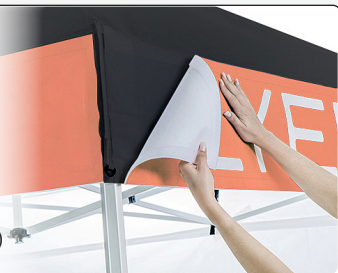

 Event tent in super quality - made of 40 mm - 6-angular aluminum bars. Top of black textile (420D waterproof polyester) without print. For outdoor use. Black trolley incl.

 Faltpavillion in super Qualität - aus 40 mm 6-Eck geformten Aluminium Rohren. Schwarzen Dach aus 420D wasserdichter Polyester - ohne Druck. Für den Außenbereich. Inkl. schwarzer Trolley.

 Eventtelt i super kvalitet - fremstillet af 40 mm 6-kantede aluminiumsstænger. Top af sort tekstil (420D vandtæt polyester) uden tryk. Til udendørs brug. Inkl. sort trolley.

**Border:**  
288 x 30 cm  
You can print logo and text on textile and mount it on the 4 borders with velcro tape (not incl.)

Hexagon shaped bars

Trolley incl.

Textile top here shown with print

**Takes only 5 min. to pop-up!**

**VERY EASY TO POP UP**

**The height is adjustable:**  
Min. height 2,98 metres - max. 3,25 metres

Model	Art.no.	Top colour	Poles	Total B x H x D	Package size and weight	Pallet size and quantity
472	4412	Black	Alu/silver	2,88 x 3,25 x 2,88 m	26 x 25 x 158 cm 19 kg	80 x 120 x 175 cm 12 pcs.